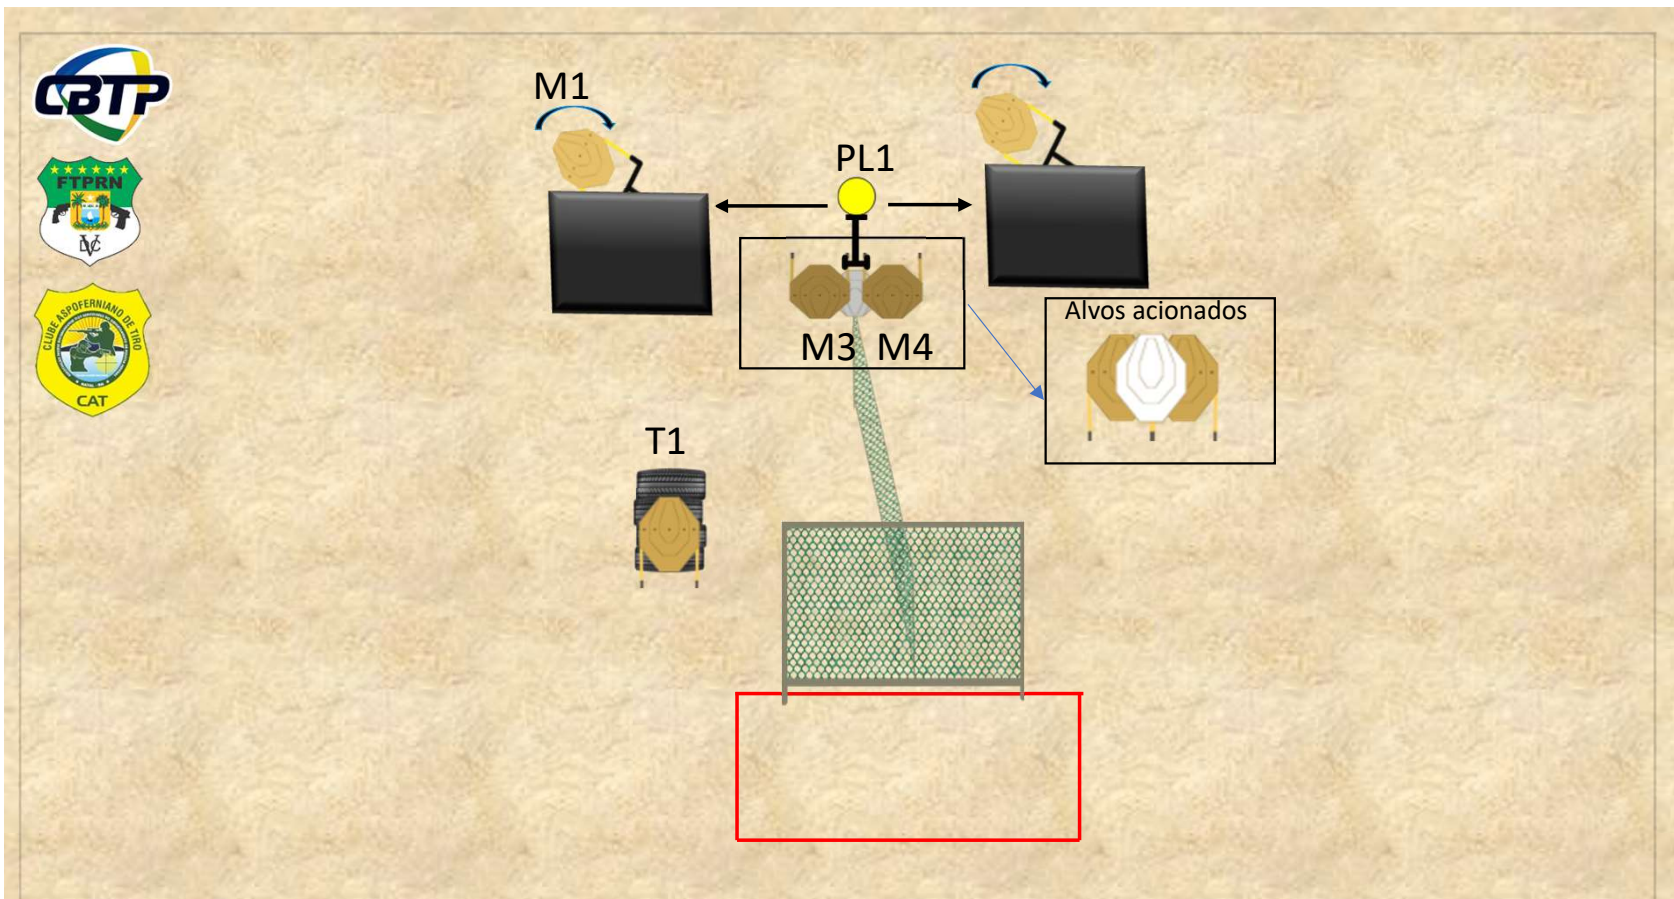

STAGE : 6	Pista 6	Rules)	STAGE : 6	Pista 6	parallel to the ground, trigger guard downwards, muzzle pointing downrange with the fingers outside the trigger guard.
Alvos:	05 IPSC Targets 01 IPSC Plate	Sinal de Início: Sonoro	Targets:	05 IPSC Targets 01 IPSC Plate	Time starts: Audible signal.
Impactos pontuáveis: 11		Procedimentos: ao sinal de início, engajar os alvos, de dentro da área designada.	Number of rounds to be scored : 11		Procedure: at start signal engage all targets
Condição da arma: LOADED - OPÇÃO 1		Nota: PL1 ativa M1, M2, M3 e M4. Todos os alvos permanecem visíveis em descanso.	Firearm ready condition: LOADED - OPTION 1		Note: PL1 activates M1, M2, T3 e T4. All moving targets stay visible at rest.
Posição de início: dentro da área designada, de acordo com a posição da regra 8.2.2. (IPSC PCC			Start Position: Competitor standing erect, with the firearm in the ready condition, held in both hands, stock touching the competitor at hip level, barrel