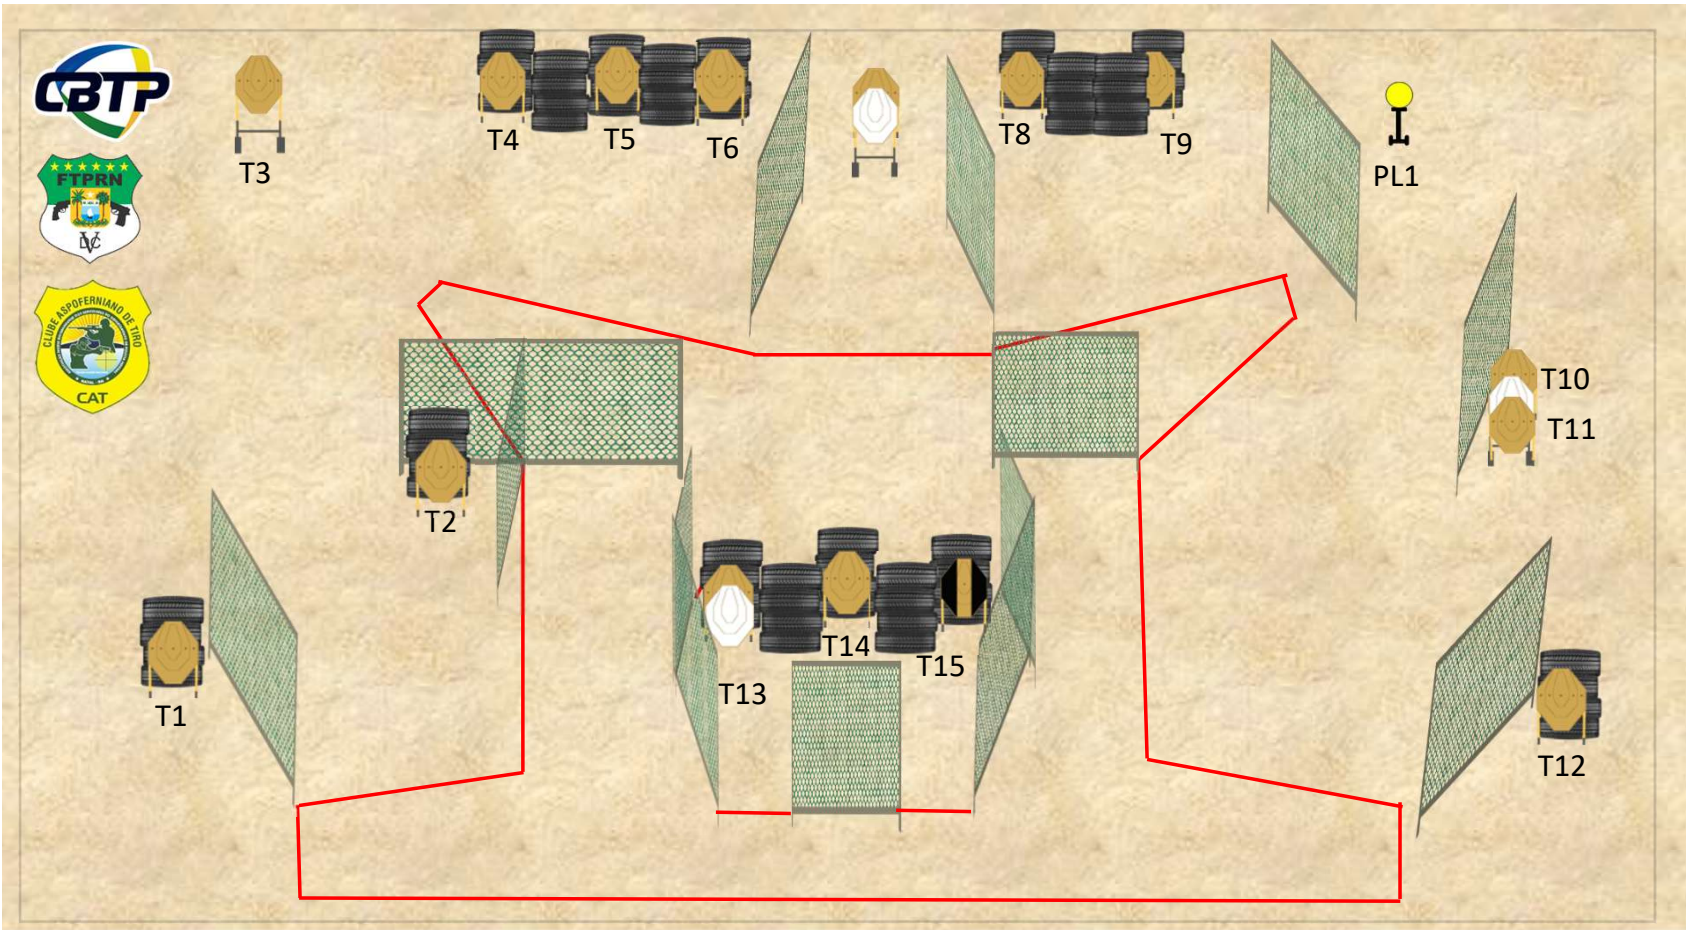

STAGE : 7 Pista 7 Alvos: 15 IPSC Targets 01 IPSC Plate Impactos pontuáveis: 31 Condição da arma: LOADED - OPÇÃO 1 Posição de início: dentro da área designada, de acordo com a posição da	regra 8.2.2. (IPSC PCC Rules) Sinal de início: Sonoro Procedimentos: após o sinal de início, engajar os alvos de dentro da área designada.	STAGE : 7 Pista 7 Targets: 15 IPSC Targets 01 IPSC Plate Number of rounds to be scored : 31 Firearm ready condition: LOADED - OPTION 1 Start Position: Competitor standing erect, with the firearm in the ready	condition, held in both hands, stock touching the competitor at hip level, barrel parallel to the ground, trigger guard downwards, muzzle pointing downrange with the fingers outside the trigger guard. Time starts : Audible signal. Procedure: at start signal engage all targets