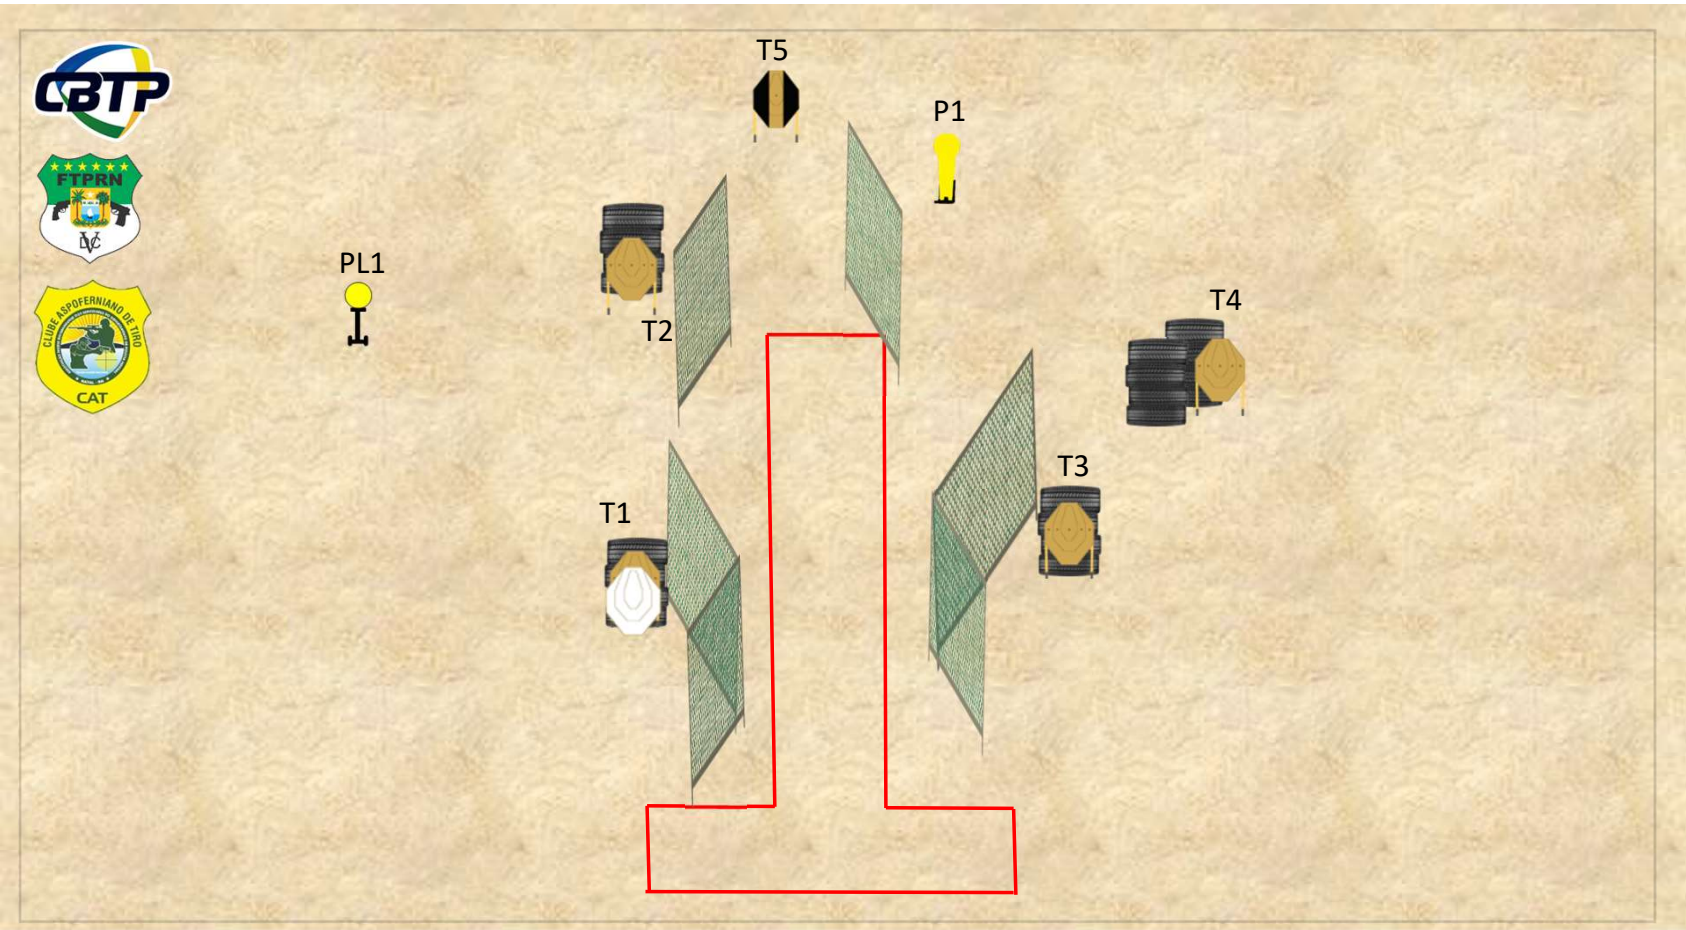

STAGE : 11 Pista 11 Alvos: 05 IPSC Targets 01 IPSC Poppers 01 IPSC Plates Impactos pontuáveis: 12 Condição da arma: LOADED - OPÇÃO 1 Posição de início: dentro da área designada, de acordo	Sinal de início: Sonoro Procedimentos: após o sinal de início, engajar os alvos de dentro da área designada.	com a posição da regra 8.2.2. (IPSC PCC Rules)	STAGE : 11 Pista 11 Targets: 05 IPSC Targets 01 IPSC Poppers 01 IPSC Plates Number of rounds to be scored : 12 Firearm ready condition: LOADED - OPTION 1 Start Position: Competitor standing	erect, with the firearm in the ready condition, held in both hands, stock touching the competitor at hip level, barrel parallel to the ground, trigger guard downwards, muzzle pointing downrange with the fingers outside the trigger guard. Time starts: Audible signal. Procedure: at start signal engage all targets