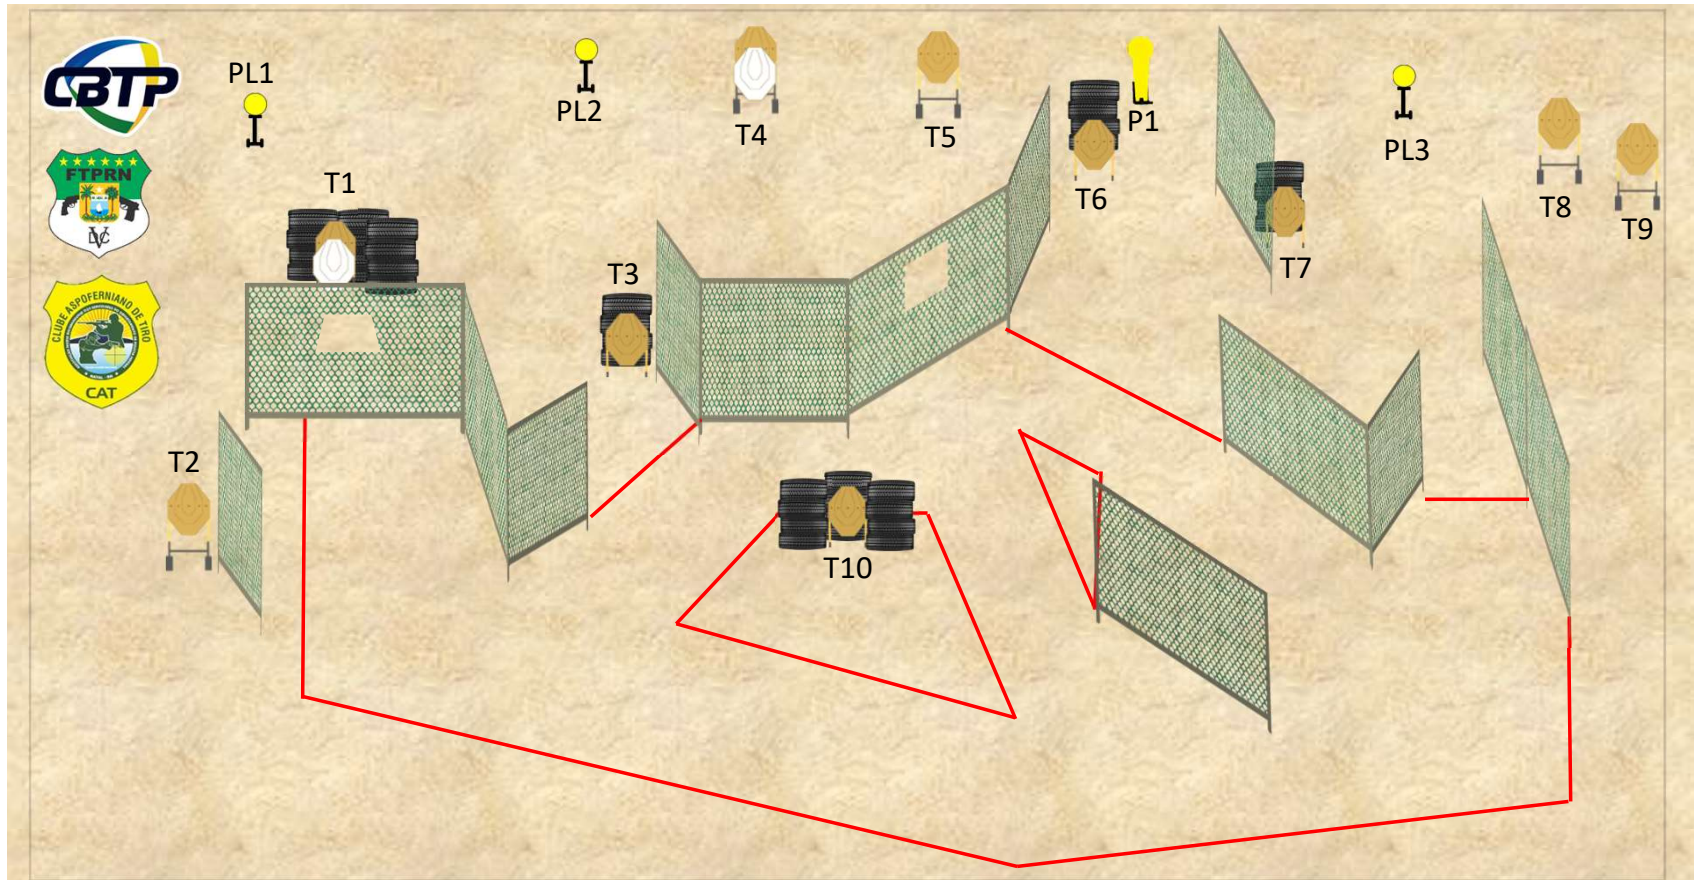

V CAMPEONATO BRA. DE IPSC CCP – NATAL/RN - 5ª Etapa NACIONAL

STAGE : 1	Pista 1	regra 8.2.2. (IPSC PCC Rules)	STAGE : 1	Pista 1	condition, held in both hands, stock touching the competitor at hip level, barrel parallel to the ground, trigger guard downwards, muzzle pointing downrange with the fingers outside the trigger guard.
Alvos:	10 IPSC Targets, 01 IPSC Poppers 03 IPSC Plates	Sinal de Início: Sonoro	Targets:	10 IPSC Targets, 01 IPSC Poppers 03 IPSC Plates	
Impactos pontuáveis: 24		Procedimentos: após o sinal de início, engajar os alvos de dentro da área designada.	Number of rounds to be scored: 24	Time starts: Audible signal.	
Condição da arma: LOADED - OPÇÃO 1			Firearm ready condition: LOADED - OPTION 1	Procedure: at start signal, engage targets from designated area.	
Posição de início: dentro da área designada, de acordo com a posição da			Start Position: Competitor standing erect, with the firearm in the ready		

STAGE :3	Pista 3	Rules)	STAGE 3	Pista 3	touching the competitor at hip level, barrel parallel to the ground, trigger guard downwards, muzzle pointing downrange with the fingers outside the trigger guard.
Alvos:	16 IPSC Targets,	Sinal de Início: Sonoro	Targets:	16 IPSC Targets,	
Impactos pontuáveis: 32		Procedimentos: após o sinal, engajar os alvos de dentro da área designada.	Number of rounds to be scored : 32		Time starts: Audible signal.
Condição da arma: LOADED - OPÇÃO 1			Firearm ready condition: LOADED - OPTION 1		Procedure: at start signal engage all targets
Posição de início: dentro da área designada, de acordo com a posição da regra 8.2.2. (IPSC PCC			Start Position: Competitor standing erect, with the firearm in the ready condition, held in both hands, stock		