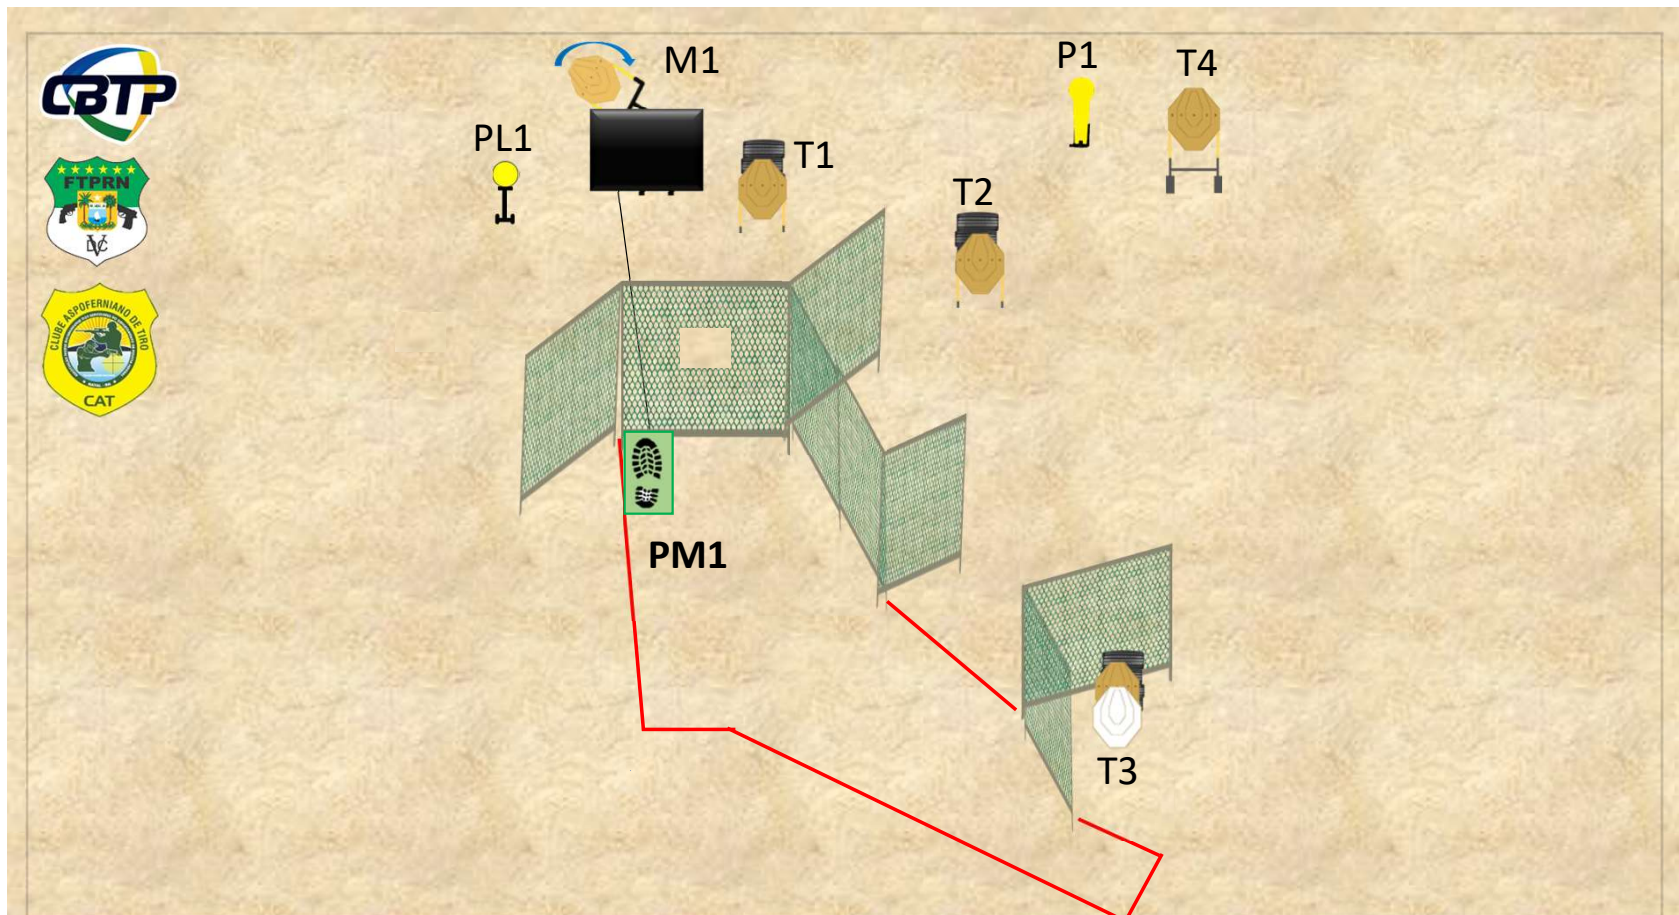

STAGE 13	Pista 13	regra 8.2.2. (IPSC PCC Rules)	STAGE 13	Pista 13	condition, held in both hands, stock touching the competitor at hip level, barrel parallel to the ground, trigger guard downwards, muzzle pointing downrange with the fingers outside the trigger guard.
Alvos:	05 IPSC Targets, 01 IPSC Poppers, 01 IPSC Plates	Sinal de início: Sonoro	Targets:	0 IPSC Targets, 01 IPSC Poppers, 01 IPSC Plates	Time starts: Audible signal.
Impactos pontuáveis:	12	Procedimentos: após o sinal, engajar os alvos de dentro da área designada.	Number of rounds to be scored :	12	Procedure: at start signal engade all targets
Condição da arma:	LOADED - OPÇÃO 1	Nota: Pisar na plataforma PM1 ativa M1, que permanece visível em descanso.	Firearm ready condition:	LOADED - OPTION 1	Note: Stepping on plataforma PM1 activates M, wich stays visible at rest.
Posição de início:	dentro da área designada, de acordo com a posição da		Start Position:	Competitor standing erect, with the firearm in the ready