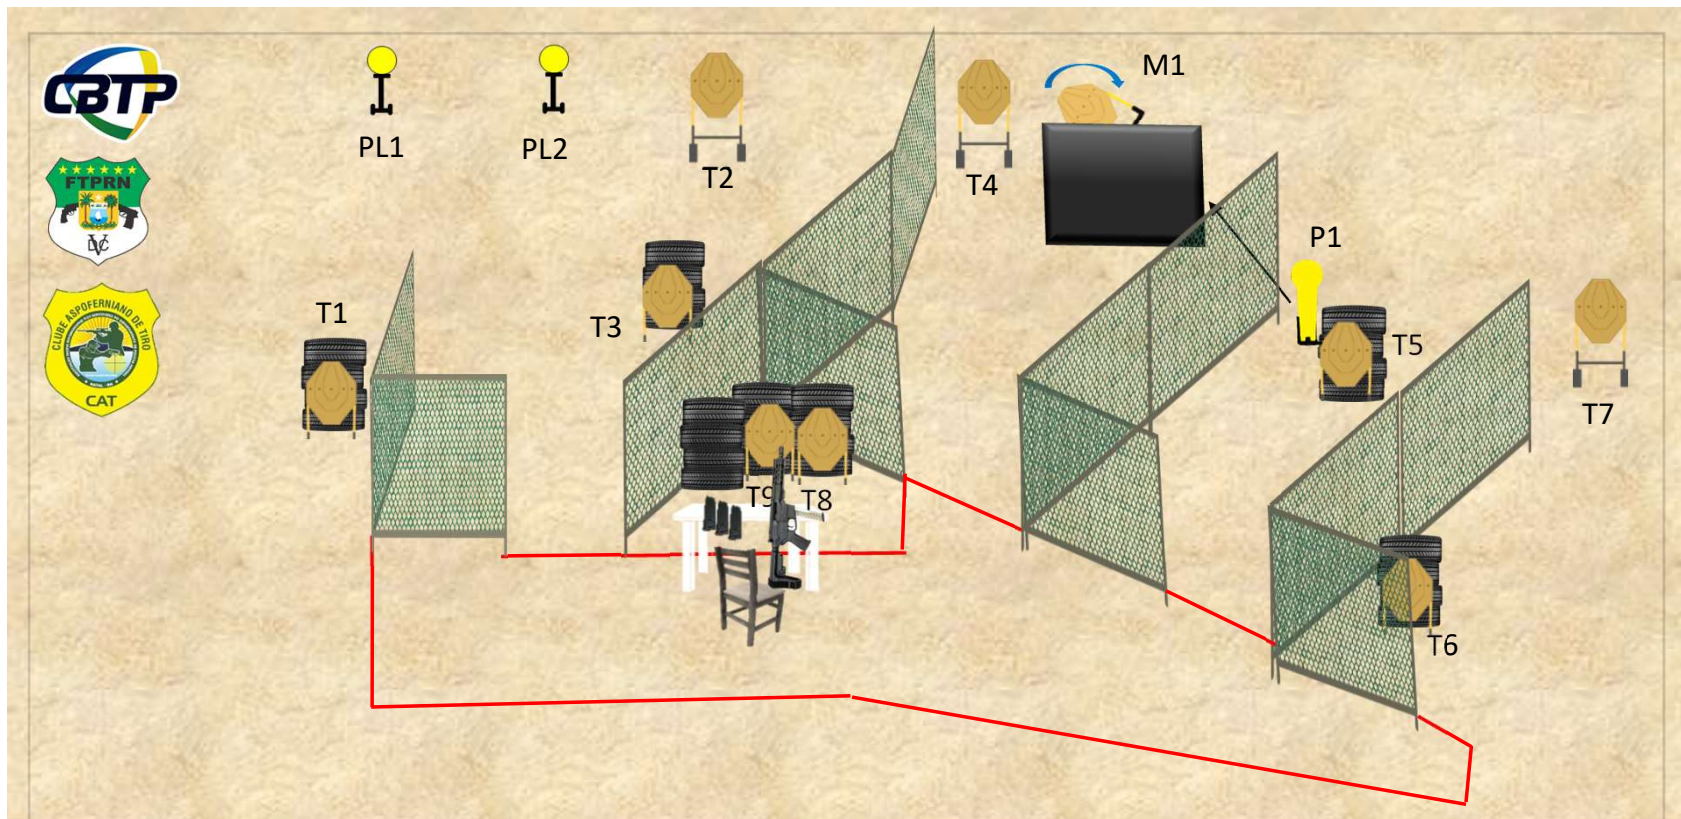

STAGE : 10	Pista 10	conforme demonstrado pelo RO.	STAGE : 10	Pista 10	Time starts:	Audible signal.
Alvos:	10 IPSC Targets, 01 IPSC Poppers 02 IPSC Plates	Início: Sinal Sonoro	Targets:	10 IPSC Targets, 01 IPSC Poppers 02 IPSC Plates	Procedure:	at start signal engage all targets
Impactos pontuáveis :	23	Procedimentos: após o sinal de início, engajar os alvos de dentro da área designada.	Number of rounds to be scored :	23	Note:	P1 activates M1. The moving target stays visible at rest.
Condição da arma:	UNLOADED - OPÇÃO 3. Arma e carregadores deitados sobre as marcas da mesa.	Nota: P1 ativa M1, que permanece visível em descanso.	Firearm ready condition:	UNLOADED - OPTION 3. Gun and all magazines flat on the table marks.		
Posição de início:	sentado, mãos tocando os joelhos		Start Position:	sitting on the chair, as demonstrated.