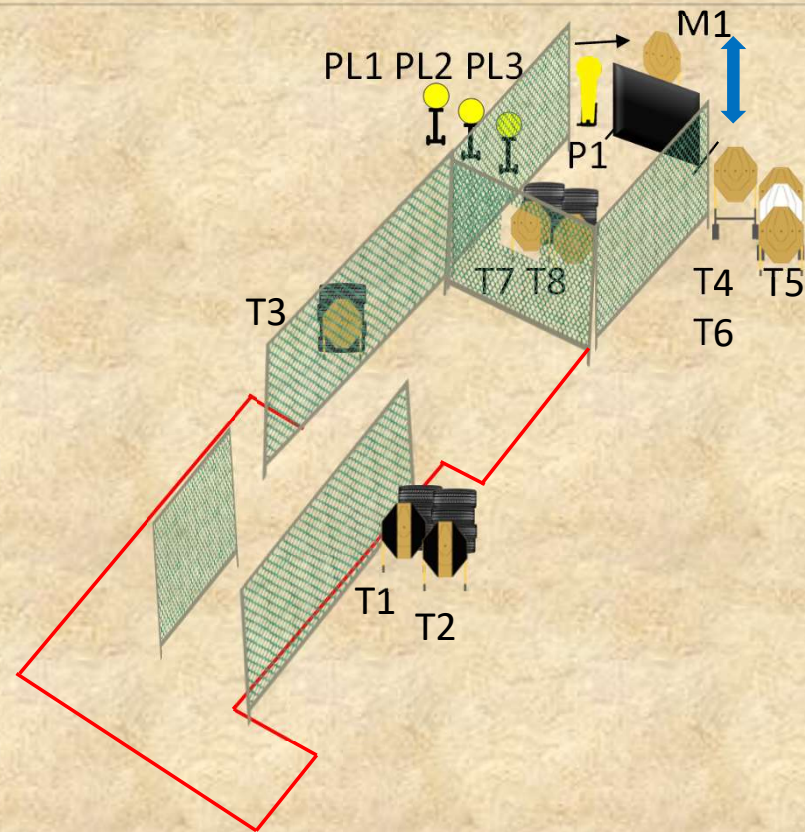

V CAMPEONATO BRA. DE IPSC CCP – NATAL/RN - 5ª Etapa NACIONAL

STAGE : 1	Pista 1	regra 8.2.2. (IPSC PCC Rules)	STAGE : 1	Pista 1	condition, held in both hands, stock touching the competitor at hip level, barrel parallel to the ground, trigger guard downwards, muzzle pointing downrange with the fingers outside the trigger guard.
Alvos:	10 IPSC Targets, 01 IPSC Poppers 03 IPSC Plates	Sinal de Início: Sonoro	Targets:	10 IPSC Targets, 01 IPSC Poppers 03 IPSC Plates	
Impactos pontuáveis: 24		Procedimentos: após o sinal de início, engajar os alvos de dentro da área designada.	Number of rounds to be scored: 24	Time starts: Audible signal.	
Condição da arma: LOADED - OPÇÃO 1			Firearm ready condition: LOADED - OPTION 1	Procedure: at start signal, engage targets from designated area.	
Posição de início: dentro da área designada, de acordo com a posição da			Start Position: Competitor standing erect, with the firearm in the ready		