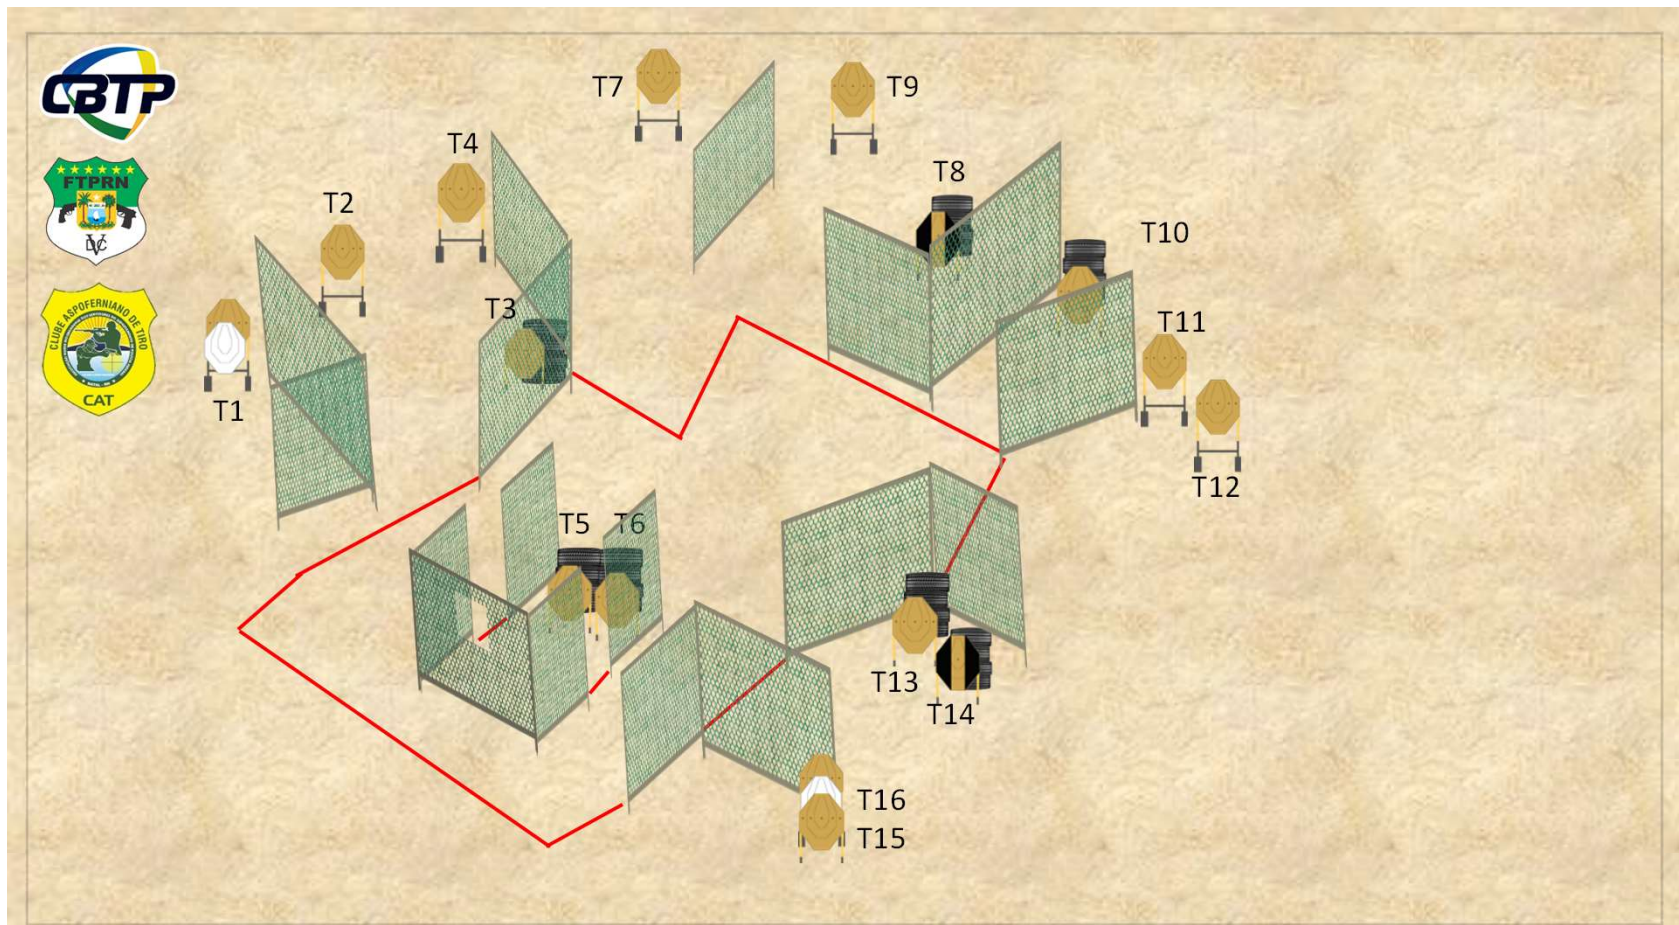

STAGE :3	Pista 3	Rules)	STAGE 3	Pista 3	touching the competitor at hip level, barrel parallel to the ground, trigger guard downwards, muzzle pointing downrange with the fingers outside the trigger guard.
Alvos:	16 IPSC Targets,	Sinal de Início: Sonoro	Targets:	16 IPSC Targets,	
Impactos pontuáveis: 32		Procedimentos: após o sinal, engajar os alvos de dentro da área designada.	Number of rounds to be scored : 32		Time starts: Audible signal.
Condição da arma: LOADED - OPÇÃO 1			Firearm ready condition: LOADED - OPTION 1		Procedure: at start signal engage all targets
Posição de início: dentro da área designada, de acordo com a posição da regra 8.2.2. (IPSC PCC			Start Position: Competitor standing erect, with the firearm in the ready condition, held in both hands, stock