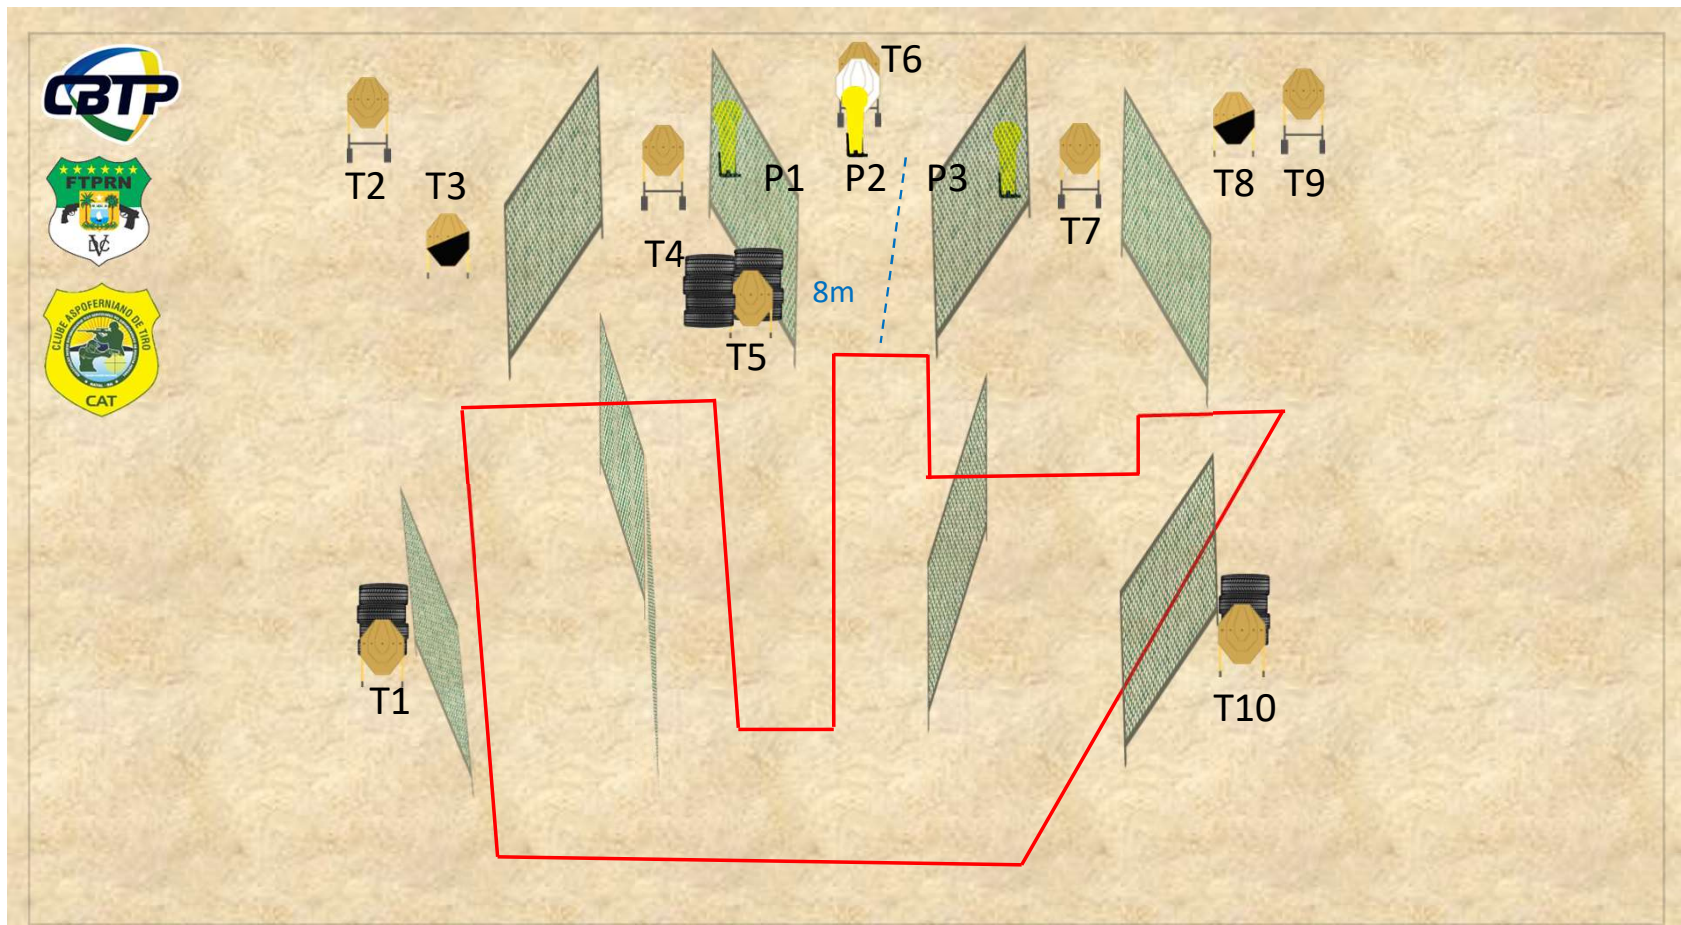

STAGE : 8 Pista 8 Alvos: 10 IPSC Targets, 03 IPSC Poppers Impactos pontuáveis: 23 Condição da arma: Condição da arma: LOADED - OPÇÃO 1 Posição de início: dentro da área designada, de acordo	com a posição da regra 8.2.2. (IPSC PCC Rules) Sinal de início: Sonoro Procedimentos: após o sinal de início, engajar os alvos de dentro da área designada.	STAGE : 8 Pista 8 Targets: 10 IPSC Targets, 03 IPSC Poppers Number of rounds to be scored : 23 Firearm ready condition: LOADED - OPTION 1 Start Position: Competitor standing erect, with the firearm in the ready	condition, held in both hands, stock touching the competitor at hip level, barrel parallel to the ground, trigger guard downwards, muzzle pointing downrange with the fingers outside the trigger guard. Time starts: Audible signal. Procedure: at start signal engage all targets