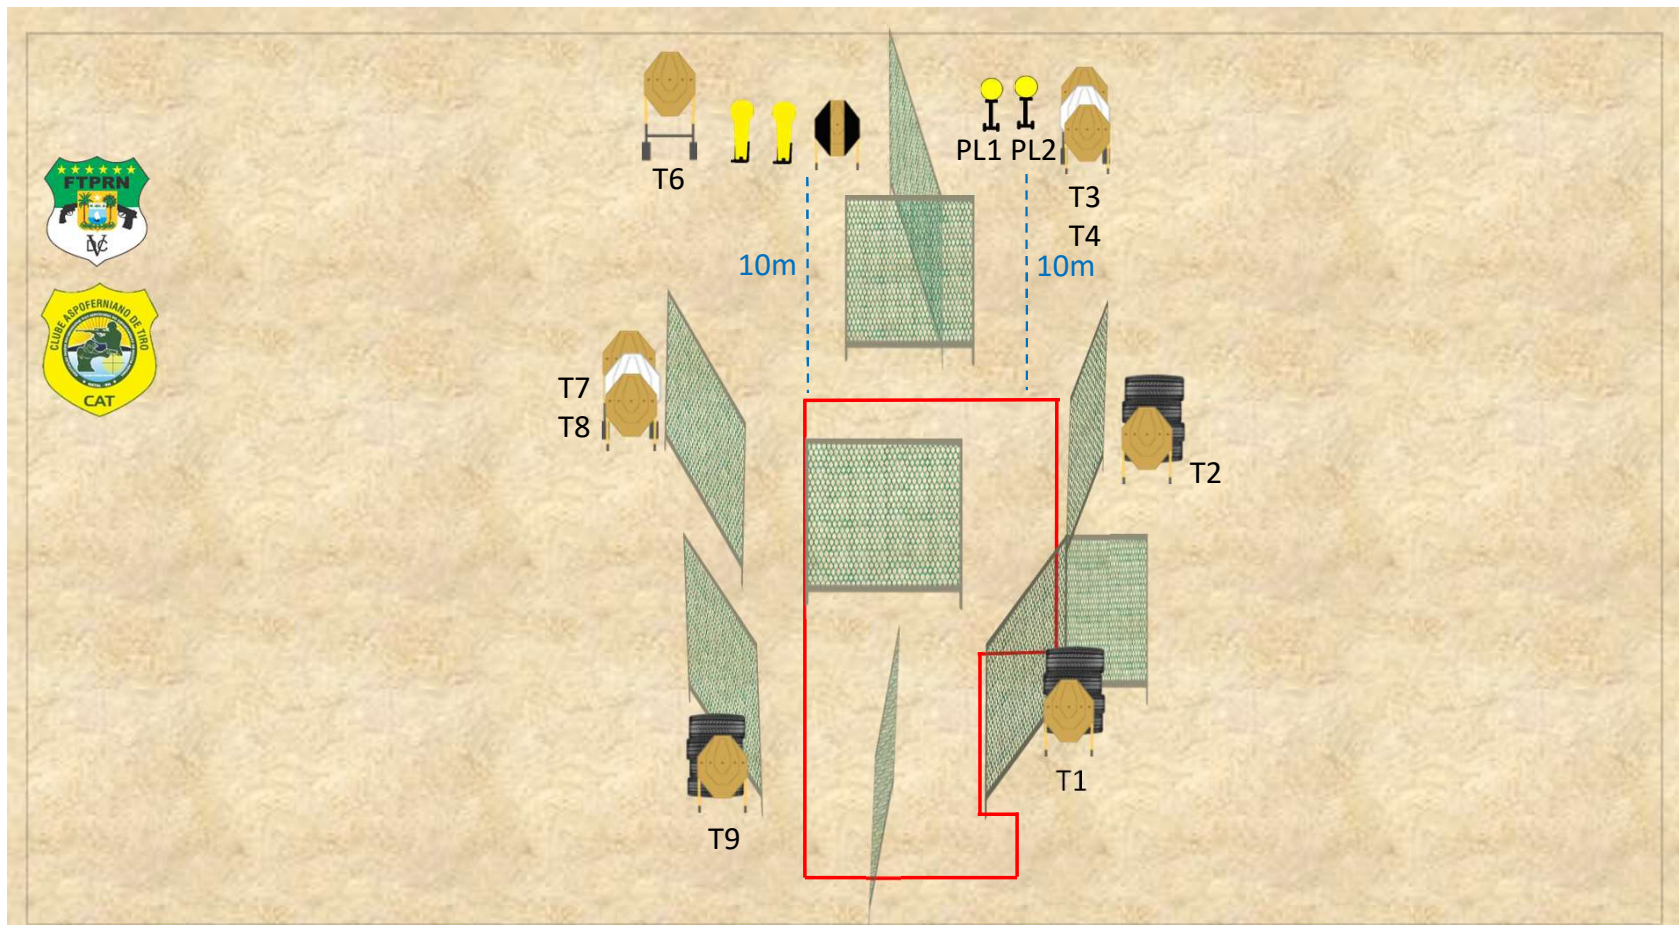

STAGE : 5	Pista 5	regra 8.2.2. (IPSC PCC Rules)	STAGE : 5	Pista 5	erect, with the firearm in the ready condition, held in both hands, stock touching the competitor at hip level, barrel parallel to the ground, trigger guard downwards, muzzle pointing downrange with the fingers outside the trigger guard.
Alvos:	09 IPSC Targets 02 IPSC Poppers 02 IPSC Plates	Sinal de Início: Sonoro	Targets:	09 IPSC Targets 02 IPSC Poppers 02 IPSC Plates	
Impactos pontuáveis: 22		Procedimentos: após o sinal de início, engajar os alvos de dentro da área designada.	Number of rounds to be scored : 22		Time starts: Audible signal.
Condição da arma: LOADED - OPÇÃO 1			Firearm ready condition: LOADED - OPTION 1		Procedure: at start signal engage all targets
Posição de início: dentro da área designada, de acordo com a posição da			Start Position: Competitor standing