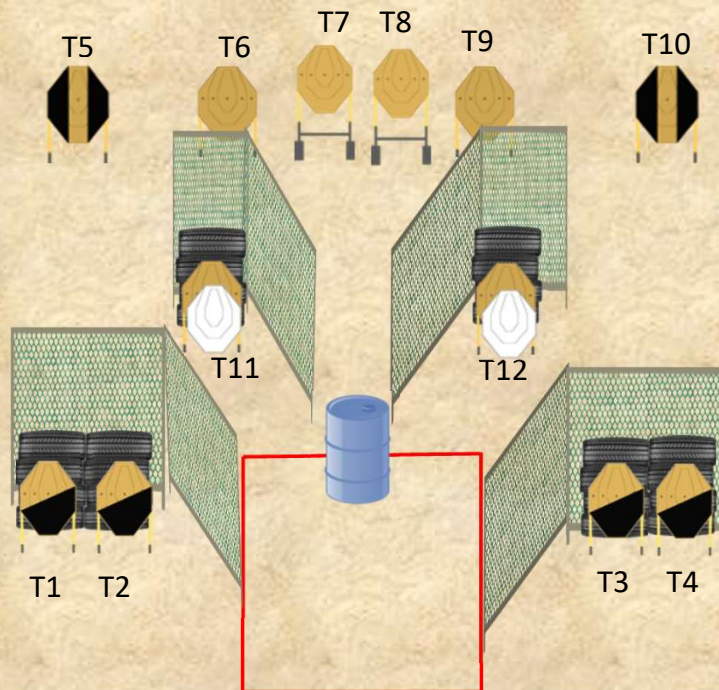

STAGE : 4	Pista 4	Sinal de Início:	Rules) Sonoro	STAGE : 4	Pista 4	parallel to the ground, trigger guard downwards, muzzle pointing downrange with the fingers outside the trigger guard.
Alvos:	12 IPSC Targets	Procedimentos:	após o sinal de início, engajar os alvos de dentro da área designada,	Targets:	12 IPSC Targets	
Impactos pontuáveis:	12			Number of rounds to be scored :	12	Time starts: Audible signal.
Condição da arma:	LOADED - OPÇÃO 1			Firearm ready condition:	LOADED - OPTION 1	Procedure: at start signal engage all targets
Posição de início:	dentro da área designada, de acordo com a posição da regra 8.2.2. (IPSC PCC	Nota:	será pontuado apenas o disparo de maior pontuação em cada alvo.	Start Position:	Competitor standing erect, with the firearm in the ready condition, held in both hands, stock touching the competitor at hip level, barrel	Note: only the best shoot will be scored in each target