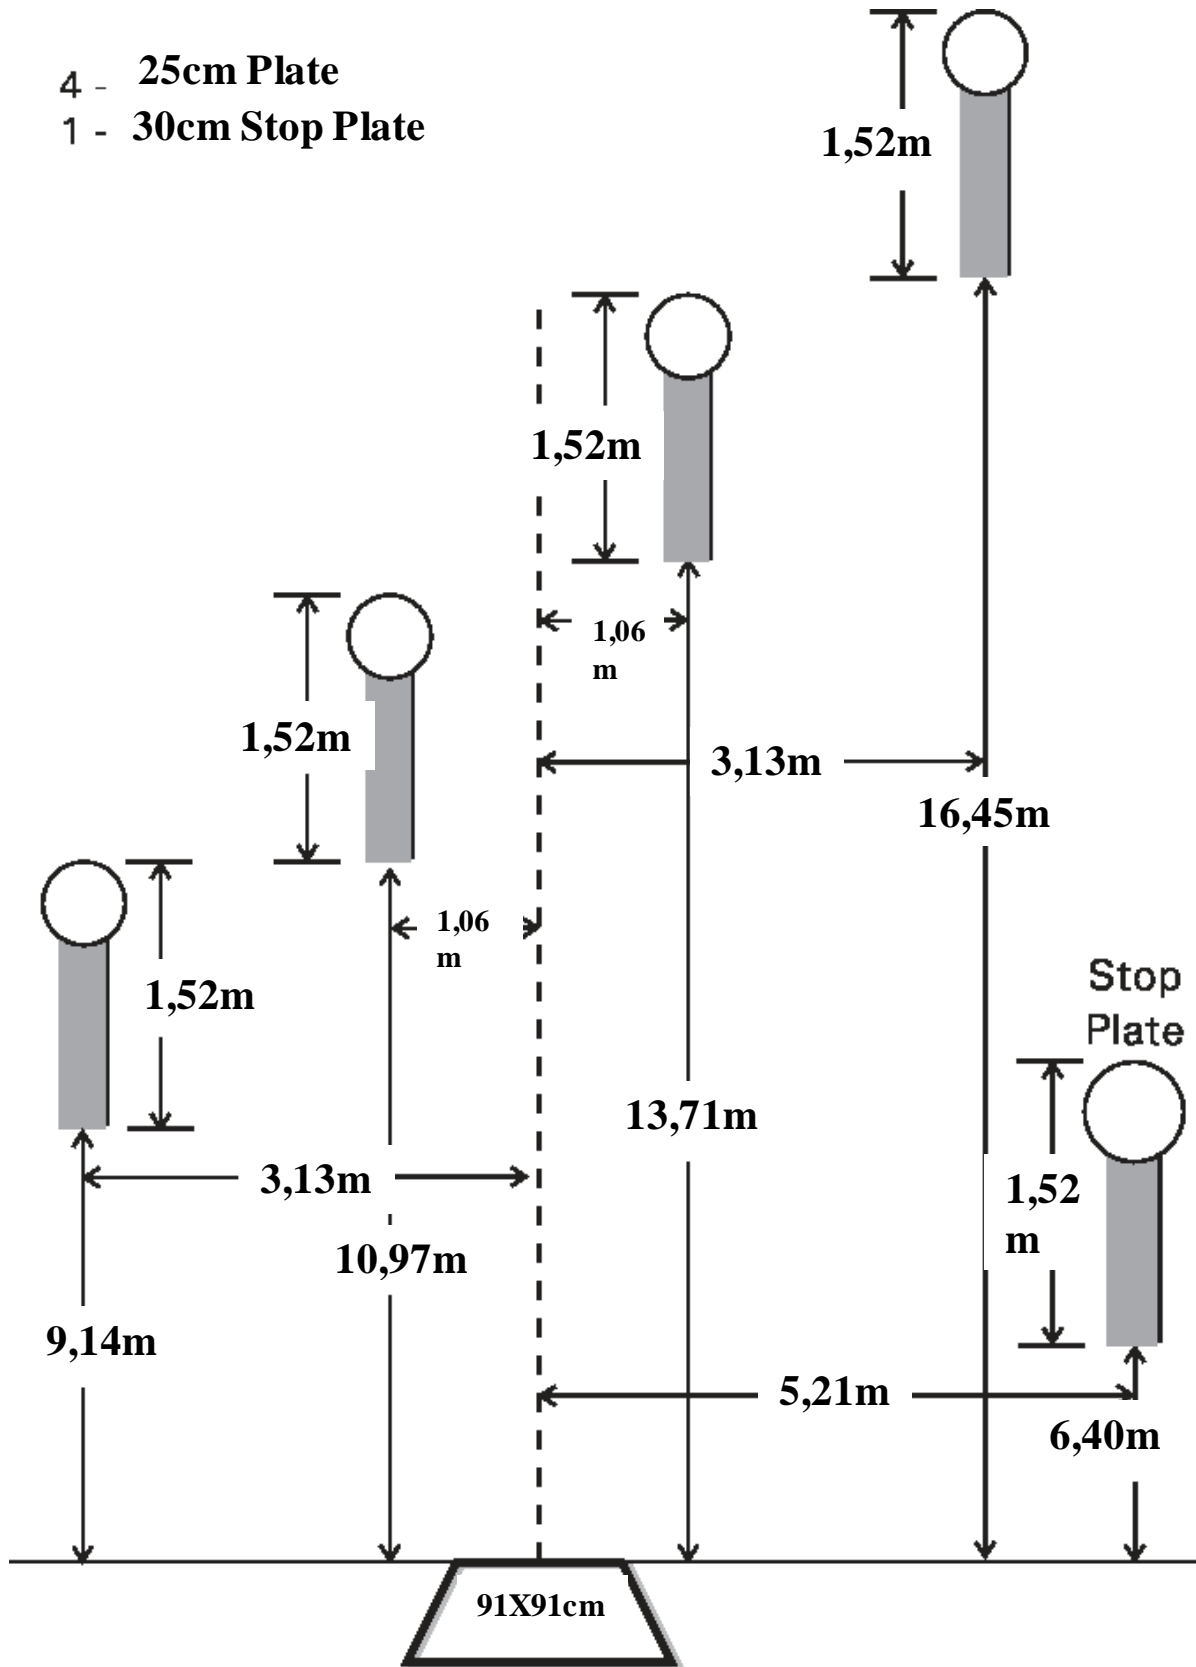

# ROUNDAABOUT

PISTA 05

# FIVE TO GO

- 4 - 25cm Plate
- 1 - 30cm Stop Plate

## PISTA 06