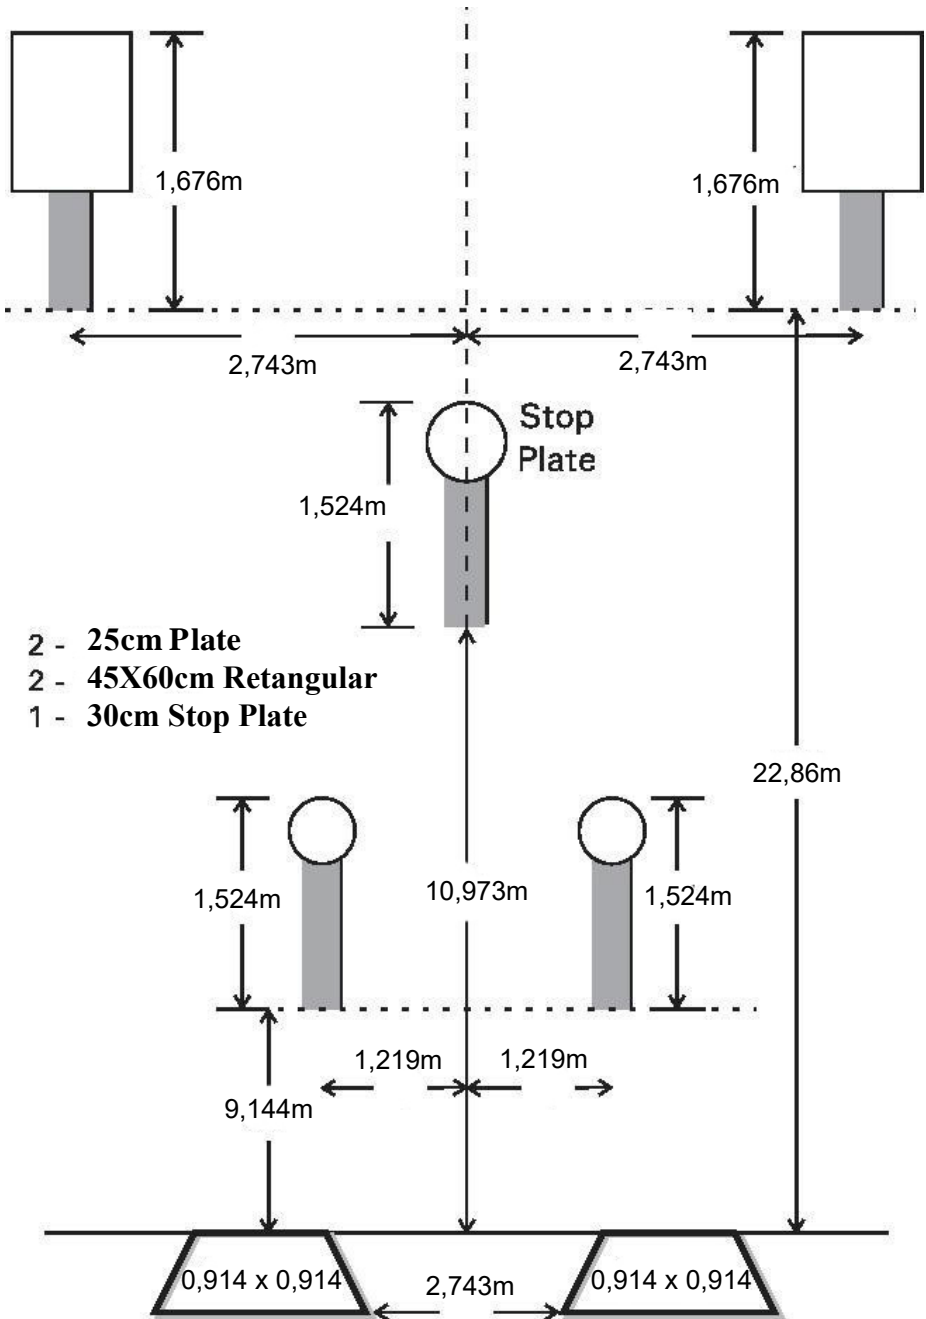

SHOWDOWN

PISTA 08